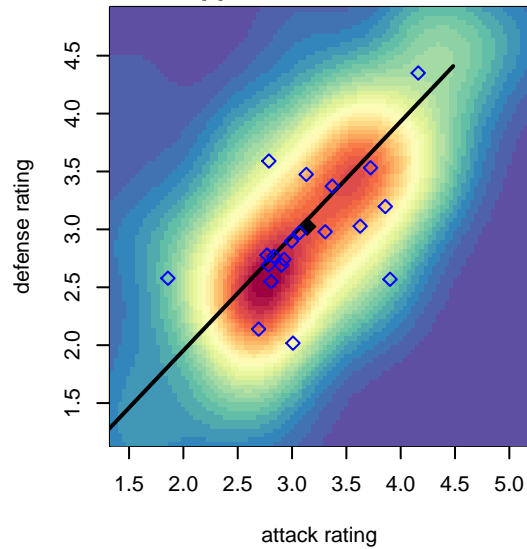

**attack and defense variance (black dot)
relative to other teams
and top 10 in region**

**attack and defense rating
relative to others at age
and all opponents in last 13 months**

Performance relative to 13 month average