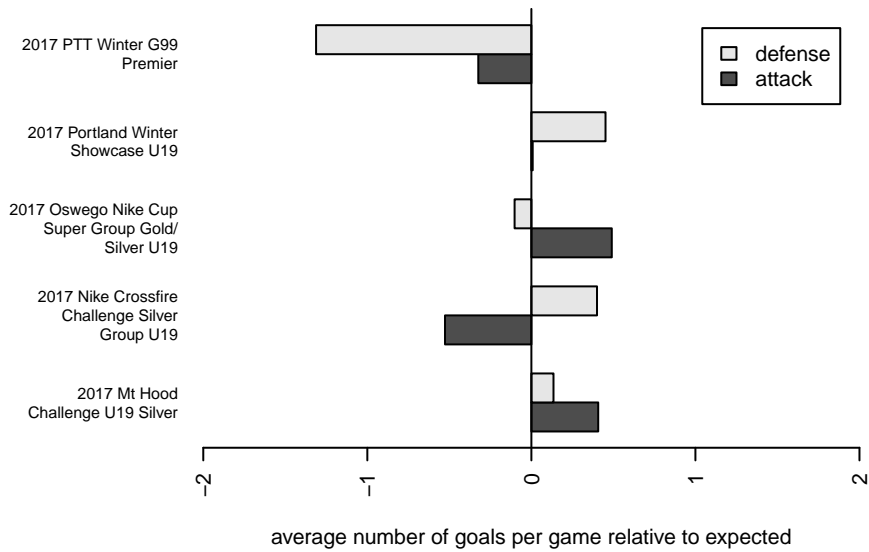

**attack and defense variance (black dot)
relative to other teams
and top 10 in region**

**attack and defense rating
relative to others at age
and all opponents in last 13 months**

Performance relative to 13 month average