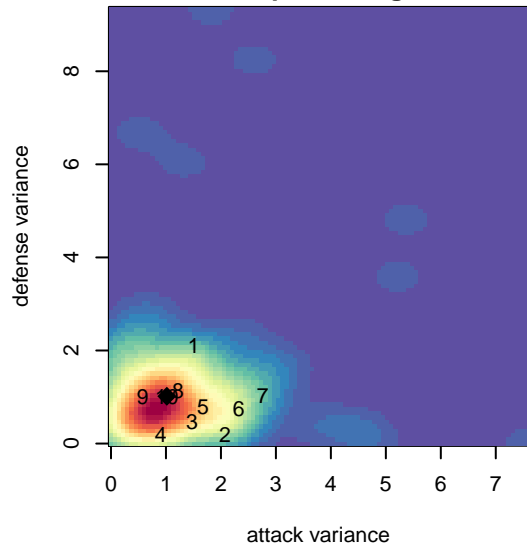

**attack and defense variance (black dot)
relative to other teams
and top 10 in region**

**attack and defense rating
relative to others at age
and all opponents in last 13 months**

Performance relative to 13 month average